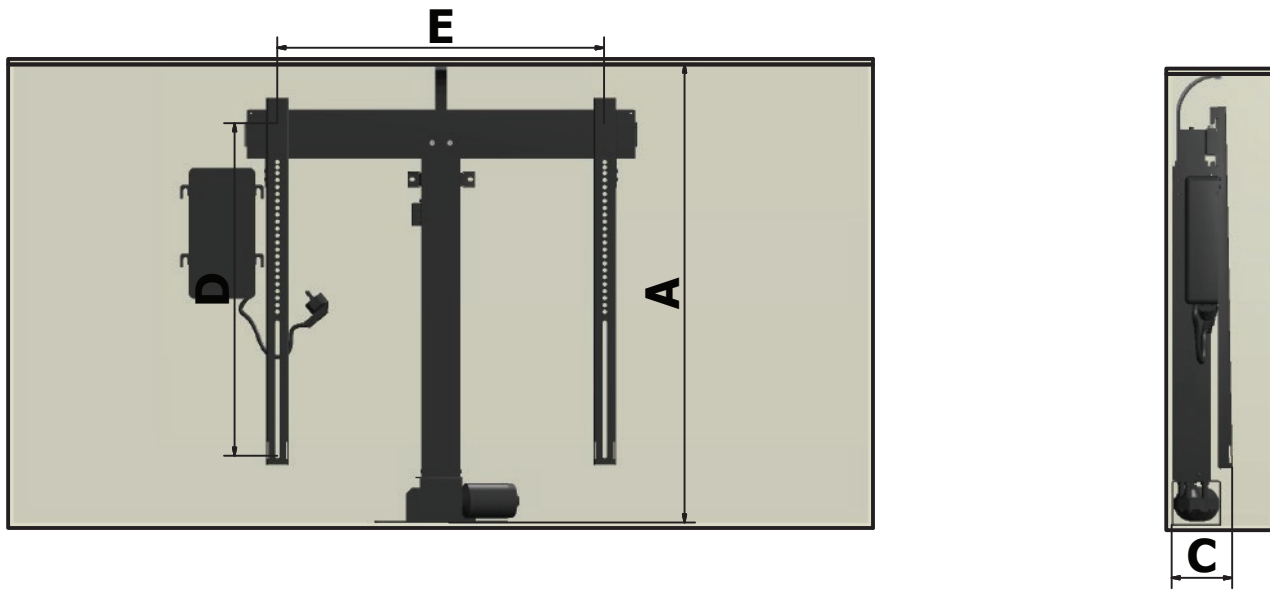

RF control

VESA
200-600

Easy
stroke
adjustment

Motor
overheat
protection

5
years
warranty

Specification		
Product ID	K-1 ECO	K-2 ECO
Tv lifting capacity	30kg (65lb)	50kg (110lb)
Lifting height	720mm 28"	840mm 33"
Lifting speed	20mm/s	20mm/s
Power consumption	80W	
Safety system	motor overheat	
Power supply	115V/230V	
Control	RF remote	
Warranty	5 years	
Available plugs	B, F, G, I, J, M	

Characteristics

- Cost-effective TV Lifting solution
- Easy stroke adjustment via dedicated control-box
- Universal TV Bracket, suitable for all screens with VESA standards from 400 to 600 and everything in between
- 24V Electric motor with Overheat protection
- Available with all commonly used plugs in 230 and 120 Volt
- Smooth aesthetic look of anodized aluminum and black matte powder coated steel
- Supplied with pre-programmed SABAJ RF-Remote
- Easy set-up and installation
- Instructional movies, CAD and PDF drawings available for download

Dimensions [mm]		
Measure	K1 ECO	K2 ECO
A	708-1428	822-1662
B	508	708
C	111	111
D	530	600
E	100-460	100-660