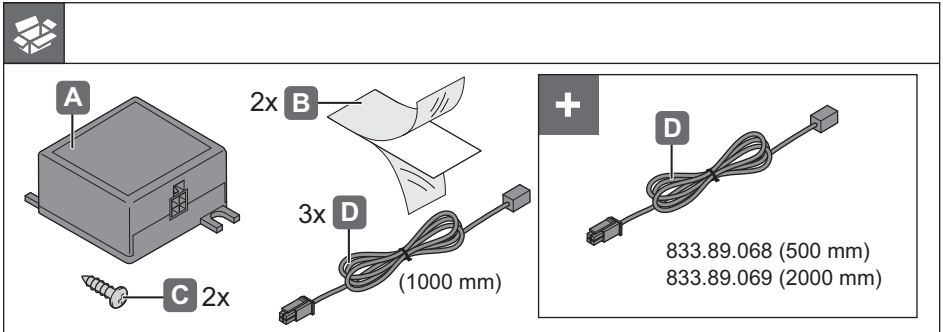

Multi Driver Box

12 V System 24 V System 350 mA System 700 mA System	T_A		
833.89.061	0 °C – +45 °C +32 °F – +113 °F	40 x 38 x 17	12 V System 24 V System 350 mA System 700 mA System

732.28.293