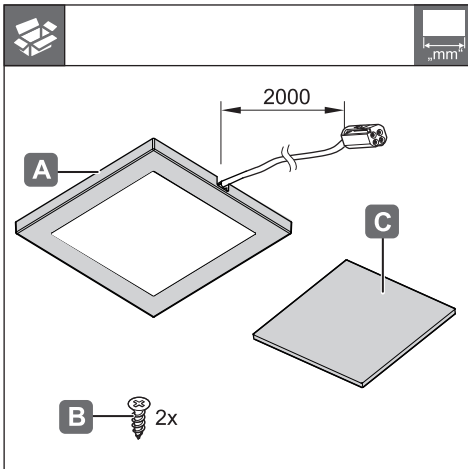

LED 2081
LED 3081

12 V System 24 V System	K	W		T_A	
833.74.127	RGB	0.7 W	65 x 65 x 6	-20 °C – +45 °C -4 °F – +113°F	Loox 12 V
833.77.230					Loox 24 V

732.28.328