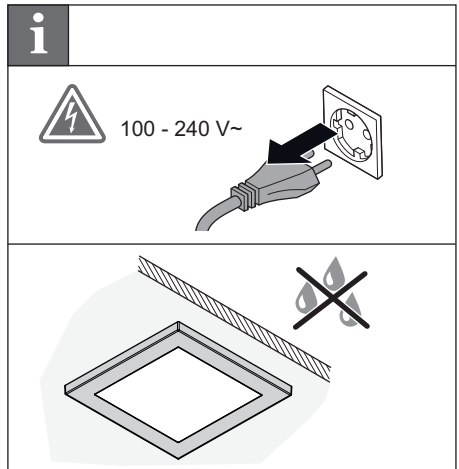

LED 2081
LED 3081

12 V System 24 V System	K	W		T_A	
833.74.127	RGB	0.7 W	65 x 65 x 6	-20 °C – +45 °C -4 °F – +113°F	Loox 12 V
833.77.230					Loox 24 V

732.28.328