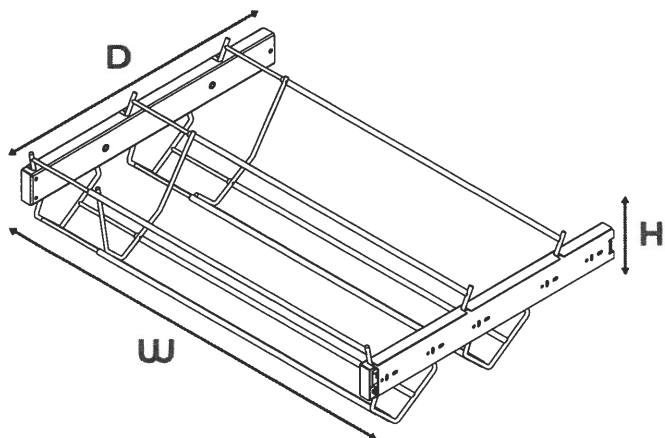

"Lago de Banyoles" Adaptable Extractable Shoe Rack

TECHNICAL MEASURE ACCORDING TO MODEL

MODEL	DEPTH (D)	WIDTH (W)	HIGH (H)
80-120	465 mm	785 mm	150 mm
60-100	465 mm	580 mm	150 mm
50-80	465 mm	460 mm	150 mm
40-60	465 mm	370 mm	150 mm

Possibility of order in special measure.

MINIMAL SPACE FOR INSTALLATION

MODEL	DEPTH (D)	WIDTH (W)	HIGH (H)
80-120	470 mm	790 mm	340 mm
60-100	470 mm	585 mm	340 mm
50-80	470 mm	465 mm	340 mm
40-60	470 mm	375 mm	340 mm

All models with total extraction.

For the vertical placement in several shoe racks, you have to leave a minimal high of 340 mm.

Leave 5 mm space.