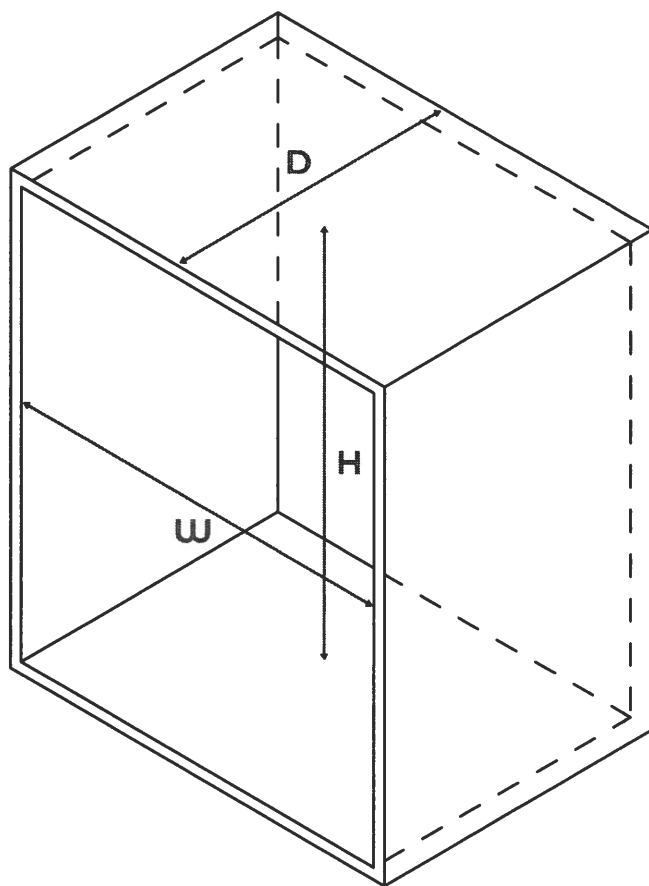

"Lago de Banyoles" Adaptable Extractable Shoe Rack

TECHNICAL MEASURE ACCORDING TO MODEL

MODEL	DEPTH (D)	WIDTH (W)	HIGH (H)
80-120	465 mm	785 mm	150 mm
60-100	465 mm	580 mm	150 mm
50-80	465 mm	460 mm	150 mm
40-60	465 mm	370 mm	150 mm

Possibility of order in special measure.

MINIMAL SPACE FOR INSTALLATION

MODEL	DEPTH (D)	WIDTH (W)	HIGH (H)
80-120	470 mm	790 mm	340 mm
60-100	470 mm	585 mm	340 mm
50-80	470 mm	465 mm	340 mm
40-60	470 mm	375 mm	340 mm

All models with total extraction.

For the vertical placement in several shoe racks, you have to leave a minimal high of 340 mm.

Leave 5 mm space.