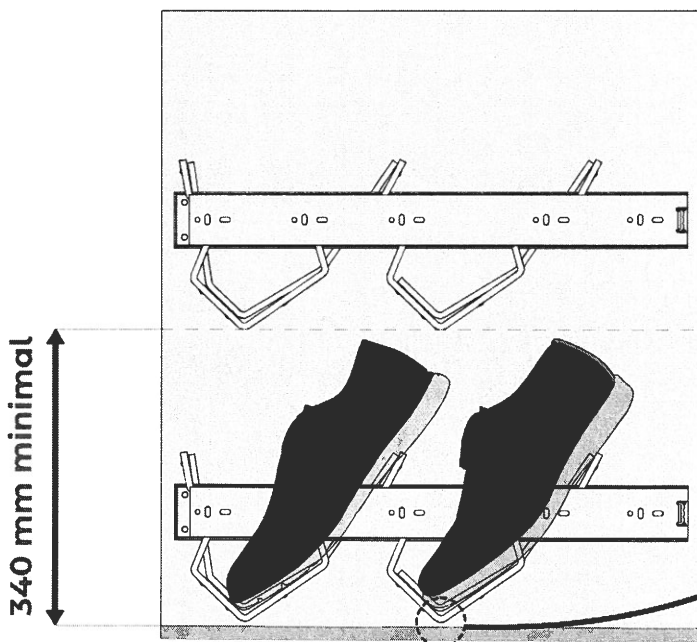

"Lago de Banyoles" Adaptable Extractable Shoe Rack

TECHNICAL MEASURE ACCORDING TO MODEL

MODEL	DEPTH (D)	WIDTH (W)	HIGH (H)
80-120	465 mm	785 mm	150 mm
60-100	465 mm	580 mm	150 mm
50-80	465 mm	460 mm	150 mm
40-60	465 mm	370 mm	150 mm

Possibility of order in special measure.

MINIMAL SPACE FOR INSTALLATION

MODEL	DEPTH (D)	WIDTH (W)	HIGH (H)
80-120	470 mm	790 mm	340 mm
60-100	470 mm	585 mm	340 mm
50-80	470 mm	465 mm	340 mm
40-60	470 mm	375 mm	340 mm

All models with total extraction.

For the vertical placement in several shoe racks, you have to leave a minimal high of 340 mm.

Leave 5 mm space.